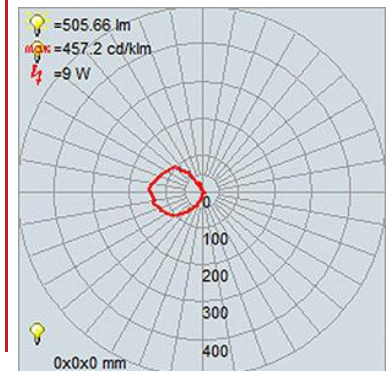

FIXTURE	BACKPLATE / CANOPY
Length:	Length
Width:	Width:
Diameter 9"	Diameter: 4.5"
Height: 9.25"	Height: 1"
Extension:	
Overall Height: 14-120"	

TECHNICAL SPECIFICATIONS

SPECIFICATIONS

Frame Material: Steel
Diffuser Material: Glass
Lamping Type: SSL (Dedicated LED) Jbox: Standard
Lamping Base: SSL Lamp Wattage: 9 W
Lamp Quantity: 1 Total Wattage: 9 W
Voltage: 120v Lamps Included: Yes

QUALIFICATIONS

Location Rating: Damp
Certification: ETL (US/Canada) Listed
ADA Compliant: No Energy Star: No
JA8 Compliant: Yes Emergency Lighting: No
Marine Grade: No Warranty: 5 Year

PHOTOMETRICS

Dimmable: Yes Nominal Lumens: 600 Lm
CRI: 90 Delivered Lumens: 506 Lm
CCT: 3000K
Recommended Dimmers:
(TRIAC)LEVITON Decora Sureslide 6674; (ELV)LUTRON Caseta PD - 6WCL; (TRIAC)LEVITON Decora Sureslide 6672; (ELV)LUTRON Skylark Contour CTCL-153P; (ELV)LUTRON Maestro CL MACL-153M; (ELV)LUTRON Maestro CL (Package) MACL-153M-RHW; (TRIAC)LUTRON Diva DVCL-153P

Notes: _____

LINE DRAWING

IES FILE

In addition to Access Lighting's purchase and warranty terms and conditions, by signing below or placing an order, you agree that you are authorized to bind the entity placing any order and acknowledge the following: All of sizes and measurements are approximate and all images are for illustrative purposes only. In the event of an inconsistency, the "Product Measurements" section controls. There also may be slight differences in the colors and designs compared to the displayed and printed images.