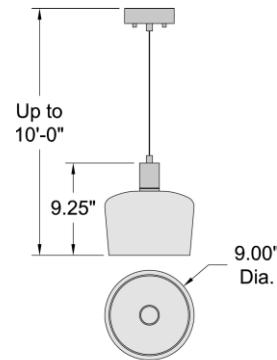

FIXTURE	BACKPLATE / CANOPY
Length:	Length
Width:	Width:
Diameter 9"	Diameter: 4.5"
Height: 9.25"	Height: 1"
Extension:	
Overall Height: 14-120"	

TECHNICAL SPECIFICATIONS

SPECIFICATIONS

Frame Material: Steel
Diffuser Material: Glass
Lamping Type: SSL (Dedicated LED) Jbox: Standard
Lamping Base: SSL Lamp Wattage: 9 W
Lamp Quantity: 1 Total Wattage: 9 W
Voltage: 120v Lamps Included: Yes

Notes: _____

LINE DRAWING

IES FILE

In addition to Access Lighting's purchase and warranty terms and conditions, by signing below or placing an order, you agree that you are authorized to bind the entity placing any order and acknowledge the following: All of sizes and measurements are approximate and all images are for illustrative purposes only. In the event of an inconsistency, the "Product Measurements" section controls. There also may be slight differences in the colors and designs compared to the displayed and printed images.